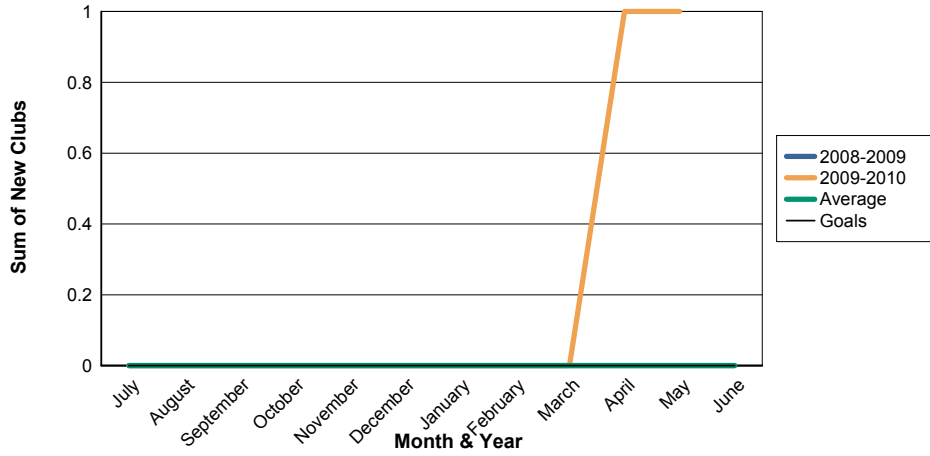

3 Year Comparisons for GMT Constitutional Area 4

By GMT District

As of May 2010

Sum of New Clubs/ Month & Year

For District 110BN

Sum of Dropped Clubs/ Month & Year

For District 110BN

Sum of Net Clubs/ Month & Year