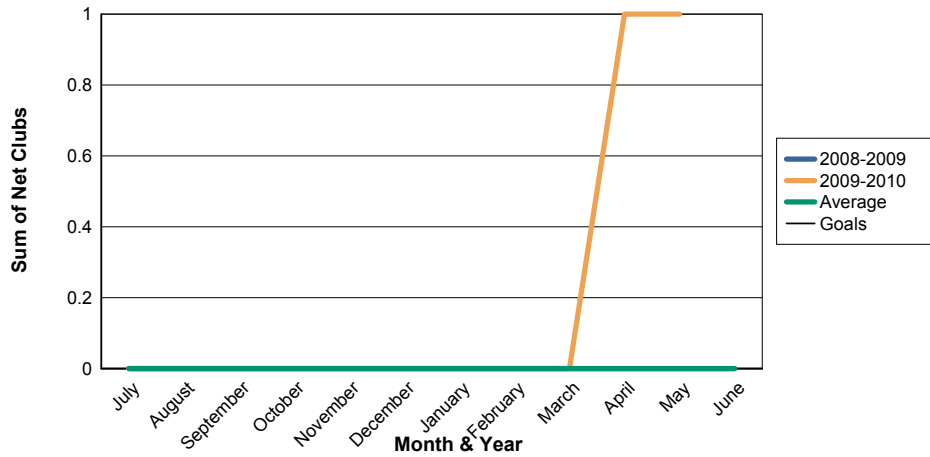

Sum of Net Clubs/ Month & Year

For District 110BN