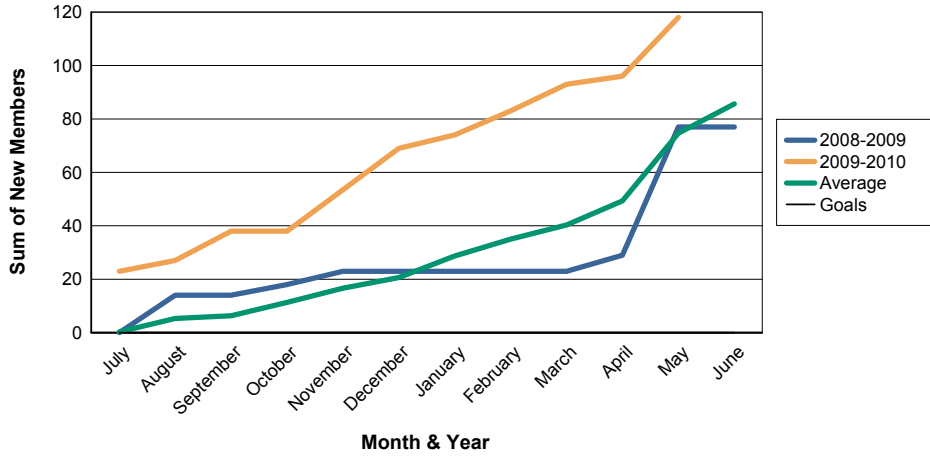

For District 110BN

Sum of Charter Members/ Month & Year

For District 110BN

3 Year Comparisons for GMT Constitutional Area 4

By GMT District

As of May 2010

Sum of New Members/ Month & Year

For District 110BN