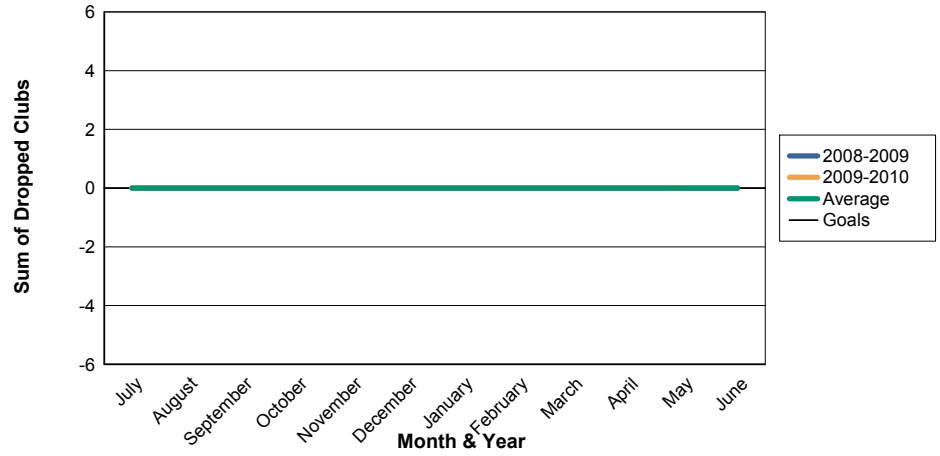

3 Year Comparisons for GMT Constitutional Area 4

By GMT District

As of May 2010

Sum of New Clubs/ Month & Year

For District 110BN

Sum of Dropped Clubs/ Month & Year

For District 110BN

Sum of Net Clubs/ Month & Year