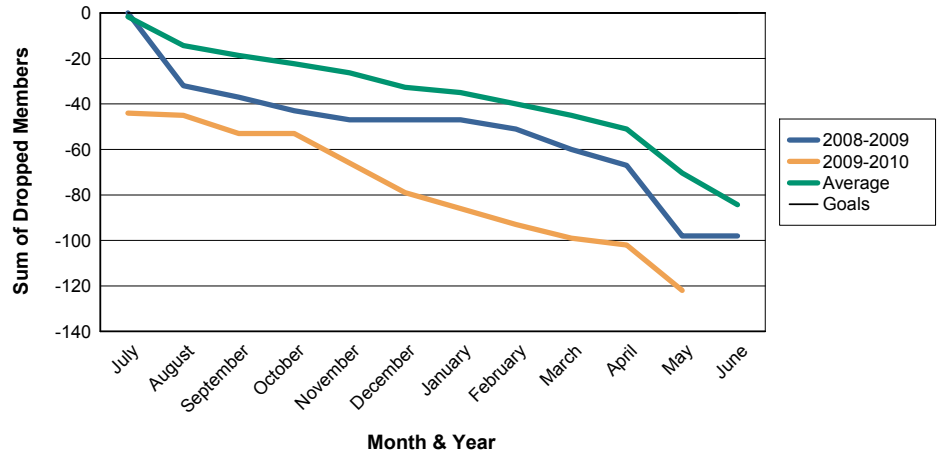

Sum of Dropped Members/ Month & Year

For District 110BN