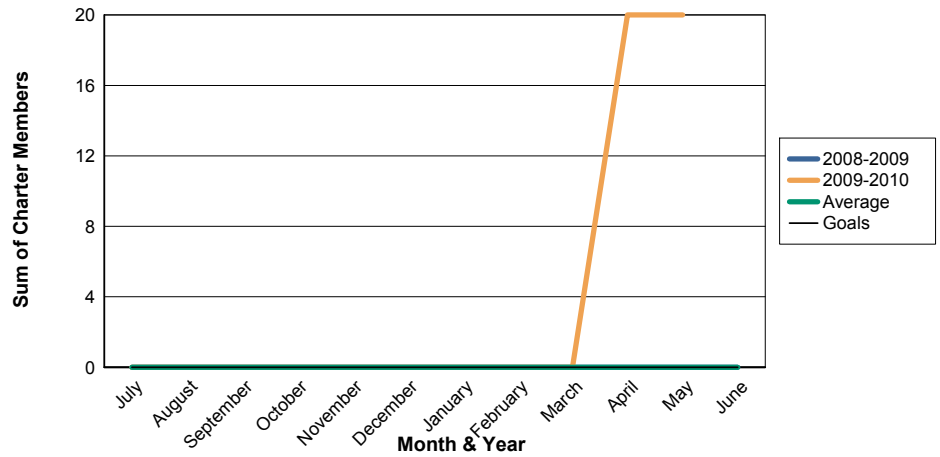

Sum of Charter Members/ Month & Year

For District 110BN